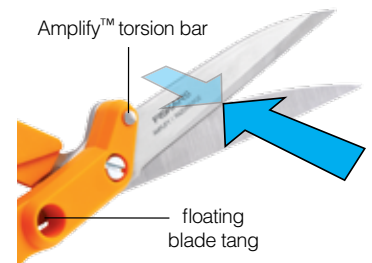

Floating blade tang

Allows the transfer of energy to the torsion bar

Ultra-sharp, stainless-steel blades

RazorEdge™ blades for clean, precise cuts through fabric, all the way to the tip

Protective sheath

Keeps blades safe and protected

Amplify™ RazorEdge™ Fabric Shears (6")

170610-1001: \$24.99 (3/18) 020335047488

Amplify™ RazorEdge™ Fabric Shears (8")

170810-1001: \$29.99 (3/18) 020335047471

Amplify™ RazorEdge™ Shears (10")

171010-1001: \$39.99 (3/18) 020335047495

How it works

Amplify technology senses blade separation when cutting thick materials and forces the blades back together for crisp, clean cuts every time.

THICK & HEAVY MIXED MEDIA

Amplify® Mixed Media Shears

- Ideal for cutting multiple layers and thick and heavy mixed media materials like cardstock, magnet, chipboard, fiberglass cloth and much more
- Amplify® technology senses blade separation when cutting thick fabrics and forces the blades back together for crisp, clean cuts every time