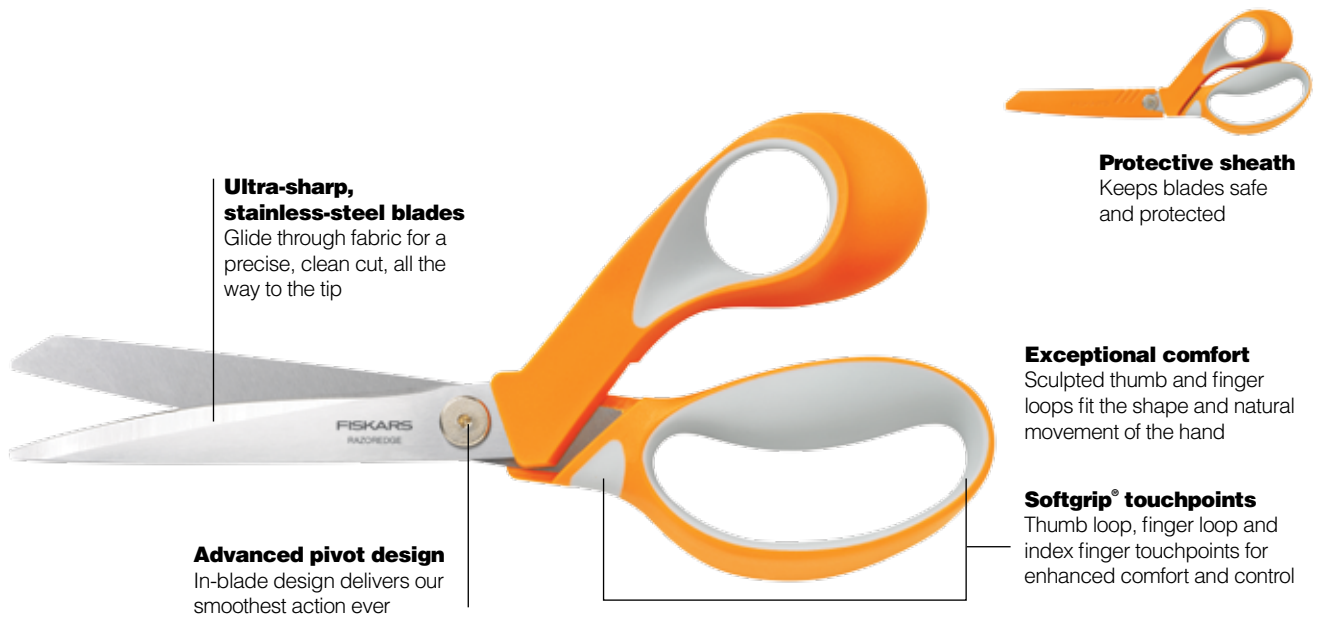

the revolution continues...

Introducing the new RazorEdge™ Premium Fabric Shears collection. Completely redesigned for enthusiasts who love fabric, they offer unmatched cutting performance, comfort and smooth operation.

The standard has just changed again.

RazorEdge™
premium fabric shears

FABRICS & MULTIPLE LAYERS

RazorEdge™ Premium Fabric Shears

- Ideal for cutting fabrics like silk, oil cloth, light leather, polyester, cotton, crepe, felt and much more
- RazorEdge™ Shears feature ultra-sharp stainless-steel blades that glide through fabric for clean cuts all the way to the tip

Ultra-sharp, stainless-steel blades
Glide through fabric for a precise, clean cut, all the way to the tip

Advanced pivot design
In-blade design delivers our smoothest action ever

Protective sheath
Keeps blades safe and protected

Exceptional comfort
Sculpted thumb and finger loops fit the shape and natural movement of the hand

Softgrip® touchpoints
Thumb loop, finger loop and index finger touchpoints for enhanced comfort and control