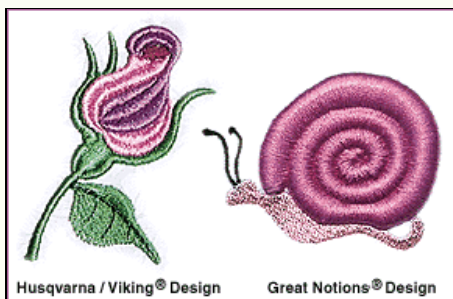

## Add wonderful Dimension to Computerized Embroidery, Machine Satin Stitches and Free-Motion Satin Stitching.

Add flair, 3-dimension and excitement to your designs!

Puffy Foam is a high quality Ethylene Vinyl Acetate Film that is made specifically for use on home sewing machines. It is non-toxic, water-resistant and machine washable, but it is flammable and cannot be dry-cleaned. It comes in two thicknesses for different stitching effects, and there is virtually no waste because even very small pieces can be used.

Puffy Foam is available in 12 colors to match your thread color. It perforates cleanly when stitched through, and makes the stitching stand well above the fabric. It is being widely seen commercially in headgear and washable wearables. Look for special computerized embroidery cards made especially for Puffy Foam from your favorite sewing machine company.