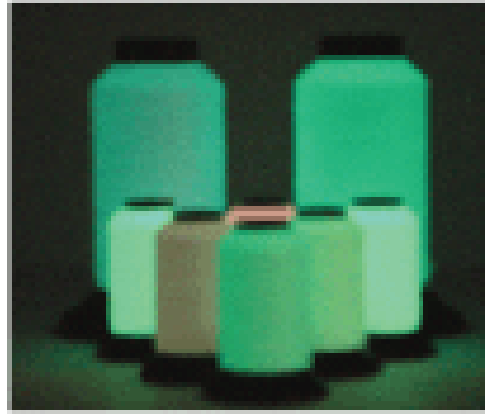

MOONGLOW®

Collection/Gift Sets: [Moonglow](#)

- Recharges with available light.
- Brighten up special projects.
- Endless possibilities.
- Green glow.
- Top quality.

Description

Mini-King Spools

Colors: Purple, Yellow
Lime, Peach
Aqua, Pink
White, Glow

(Approx.) 500 Yds.

Robison-Anton's
Moonglow

Now available in 8 dazzling colors that glow in the dark.
*Turn on your imagination with **Moonglow!***

The best running thread with a glow that lasts and lasts!